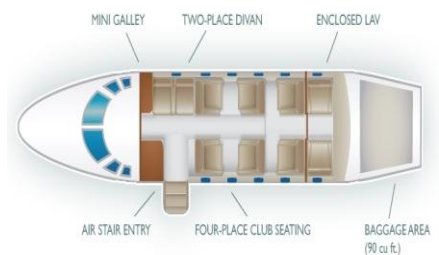

2006 CESSNA CITATION XLS (560XLS)

Cabin Aft

Cabin Forward

Divan

Galley & Storage

Flight Deck

Lavatory & Storage

The XLS is the updated version of the Excel and goes faster and further than its predecessor. The XLS is able to take off and land at lower speeds on shorter runways due to its straight-wing design.

SPECIFICATIONS		
	Max Speed	593 mph
	Cruise Speed	506 mph
	Max Range	2,138 mi
	Takeoff Distance	3,560 ft
	Landing Distance	2,739 ft
	Certified Ceiling	45,000 ft
	Baggage Area	90 cu-ft

PASSENGERS	8 + 1 (lav)
AVIONICS	Honeywell Primus 1000, EGPWS, TCAS-II
AMENITIES	Airshow, satellite phone, leather interior, swivel seating, power outlets at each seat, enclosed lavatory, dual-DVD entertainment system.